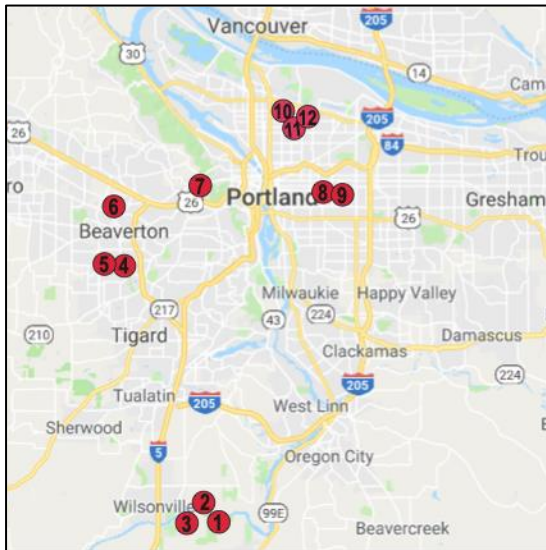

Artist Initial and Name: _____ Studio Host Initials: _____ Studio # _____

Please TURN IN your drawing slip at the last studio you visit!

Locations and Artist Information for the 2024 Pacific NW Glass Art Tour and Sale! September 14th & 15th (Sat. & Sun.)