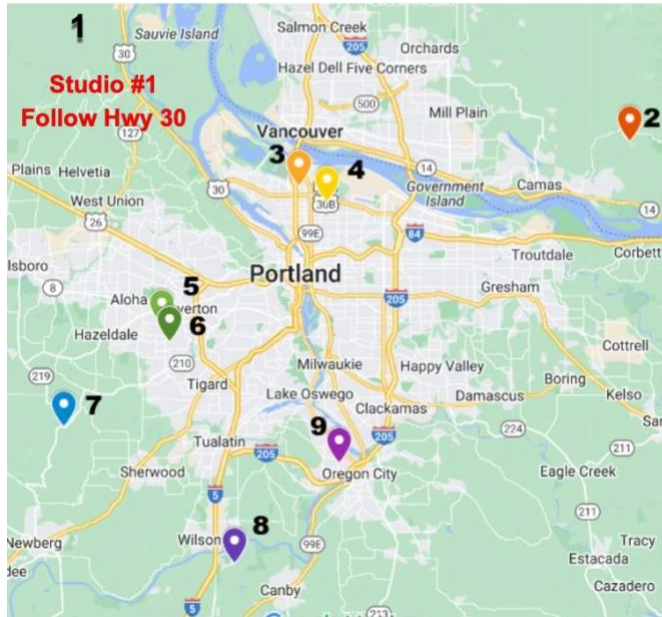

Pacific NW Glass Guild Open Studio Tour Locations and Map

September 30th and October 1st (Sat & Sun) 11am-5pm

Studio #1: Kory and Rachel Dollar: Marvelous Mosaic.

IS NOT ABLE TO PARTICIPATE

Studio 2: Shirley Bishop. Studio 13 Glass Art. 36311 SE 3rd Circle, Washougal, WA. studio13glassart@gmail.com, 360-991-3081. Participating artists: Gail Haskett, Kate Nicklos, Linda Roman, Shirley Bishop.