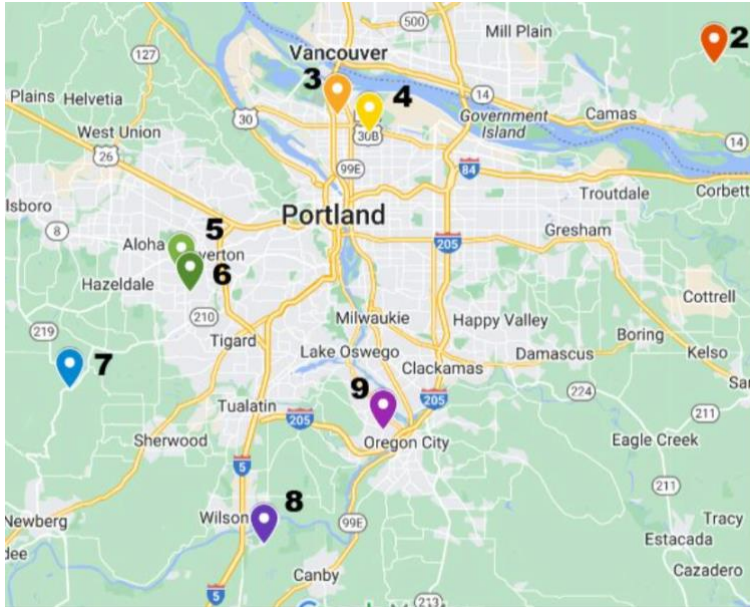

Pacific NW Glass Guild Open Studio Tour Locations and Map

September 30th and October 1st (Sat & Sun) 11am-5pm

Studio #1: WITHDREW

Studio 2: Shirley Bishop. Studio 13 Glass Art. 36311 SE 3rd Circle, Washougal, WA. studio13glassart@gmail.com, 360-991-3081. Participating artists: Gail Haskett, Kate Nicklos, Linda Roman, Shirley Bishop.