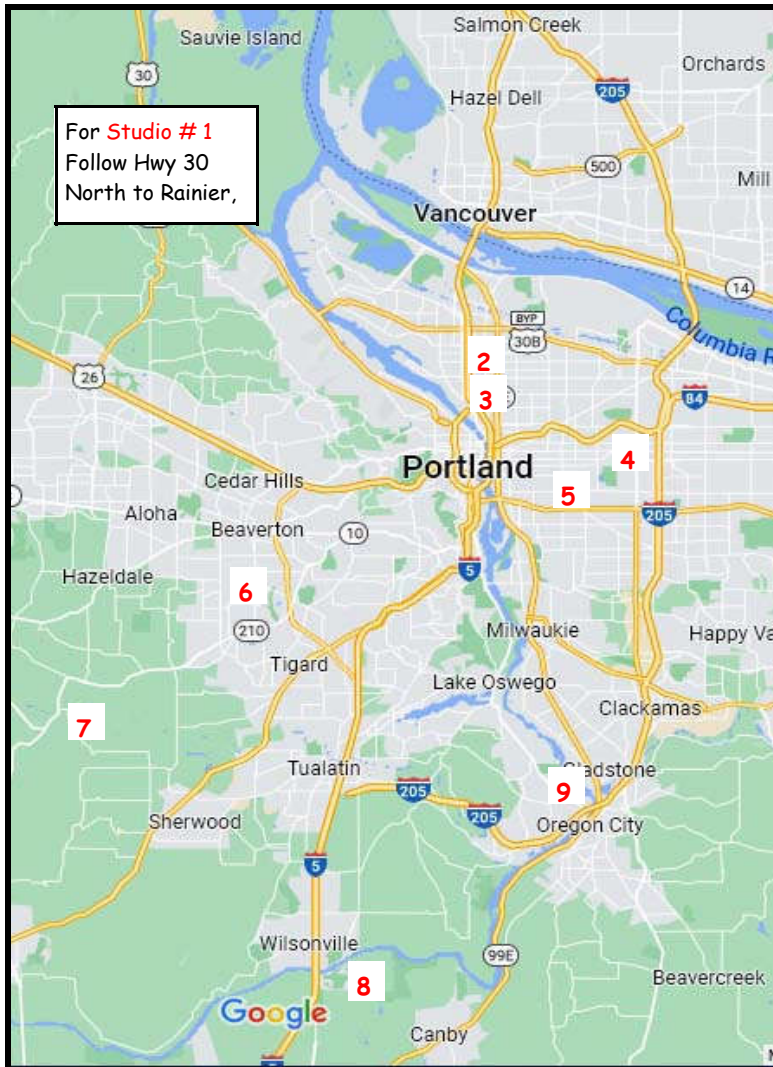

# Locations and Artist Information for the 2022 Pacific NW Glass Guild Open Studio Tour! September 17th & 18th (Sat. & Sun.) 10am-4pm

**PLEASE NOTE** - There is a **DRAWING** for a **\$50 GIFT credit** toward a purchase from any of the participating glass artists! To enter, get signatures from a total of 6 artists and at least 4 different studio locations. The form is on the bottom of our other show information sheet.